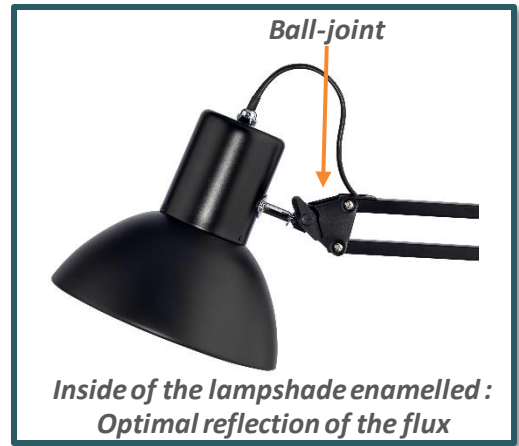

SUCCESS 80

«SUCCESS 80: classical architect lamp and very easy to handle.
Mid-size for work plan of average dimensions.»

BEST PRICE FOR A ROBUST DESIGN

A timeless lamp

Lamps from the range SUCCESS are timeless architect lamps with a universal design that has been attracting for decades. Success is especially robust with metallic tubes arm. ON/OFF switch on the cable. Delivered with its base, clamp and without bulb, SUCCESS offers an ultra competitive price

ERGONOMICS

And easy handling

Very easy to handle with the rotating double arm equipped with balancing springs that facilitate the positioning in any directions.

RANGE DESCRIPTION

Wide choice

Success is available in 3 different arm lengths including 80 cm, 66 cm and 105 cm and also in 2 different colours: black and white.

Also available in chromium version with an 80cm arm.

DIMENSIONS

TECHNICAL FEATURES

Materials

Epoxy painted steel
Recyclable aluminium

Source

With no bulb

SAP no.	Colour/ Fixing	Warranty	Net weight	EAN code
400093579	Black Base+Clamp	1 year	4,2 kg	3595560014613
400093610	White Base+Clamp	1 year	4,2 kg	3595560014644