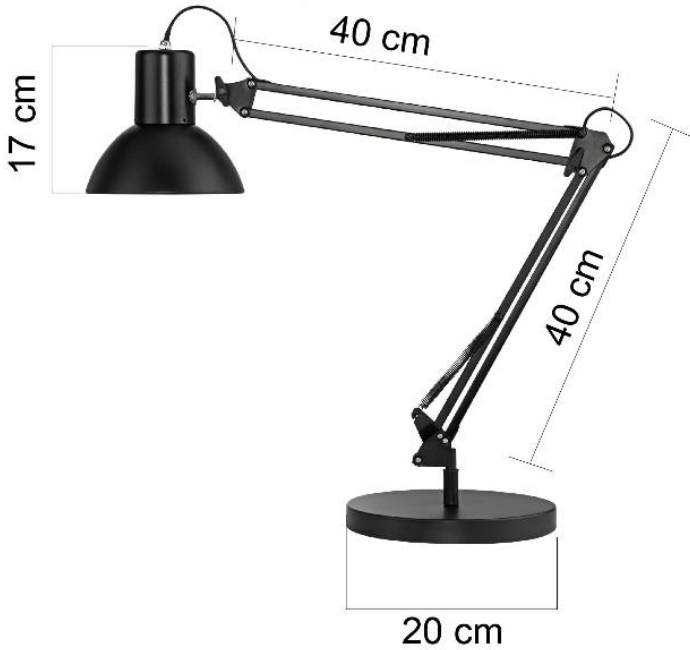

ERGONOMICS

And easy handling

Very easy to handle with the rotating double arm equipped with balancing springs that facilitate the positioning in any directions.

RANGE DESCRIPTION

Wide choice

Success is available in 3 different arm lengths including 80 cm, 66 cm and 105 cm and also in 2 different colours: black and white.

Also available in chromium version with an 80cm arm.

DIMENSIONS

TECHNICAL FEATURES

Materials

Epoxy painted steel
Recyclable aluminium

Source

With no bulb

SAP no.	Colour/ Fixing	Warranty	Net weight	EAN code
400093579	Black Base+Clamp	1 year	4,2 kg	3595560014613
400093610	White Base+Clamp	1 year	4,2 kg	3595560014644