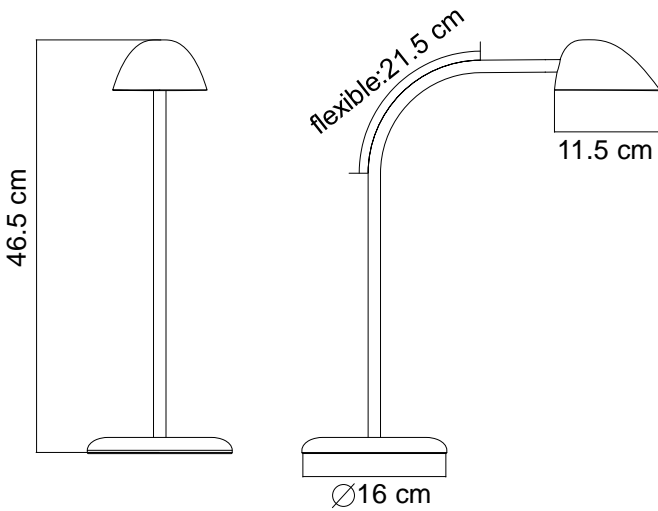

## DESIGN

Sober and elegant

The head in elliptical shape increases the diffusion of the lighting on the work surface. Compact with flexible arm, it can perfectly be integrated on any desk surfaces.

## DIMENSIONS