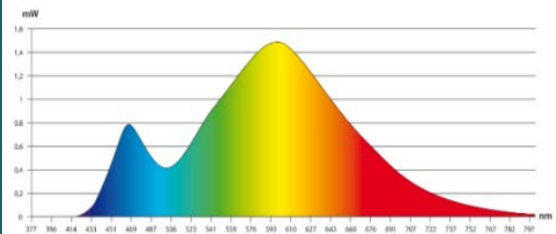

### DRIVER

Removable on plug

LUX measurement 40 cm above work surface

SPECTRAL CURVE

SAP no.	Colours	Energy consumption KW/1000 h	Lm	Lm/W	Colour T°	CRI	Source's lifetime*	Warrant y	Net weight	EAN code
400093833	Black	5	500	100	3000 K	>80	50000h	2 years	1,1 kg	3595560015580
400093834	White	5	500	100	3000K	>80	50000h	2 years	1,1kg	3595560015634