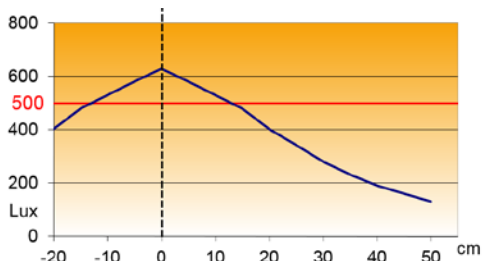

## DIMENSIONS

### DRIVER

Removable on plug

LUX measurement 40 cm above work surface

SPECTRAL CURVE

SAP no.	Colours	Energy consumption KW/1000 h	Lm	Lm/W	Colour T°	CRI	Source's lifetime*	Warrant y	Net weight	EAN code
400093833	Black	5	500	100	3000 K	>80	50000h	2 years	1,1 kg	3595560015580
400093834	White	5	500	100	3000K	>80	50000h	2 years	1,1kg	3595560015634